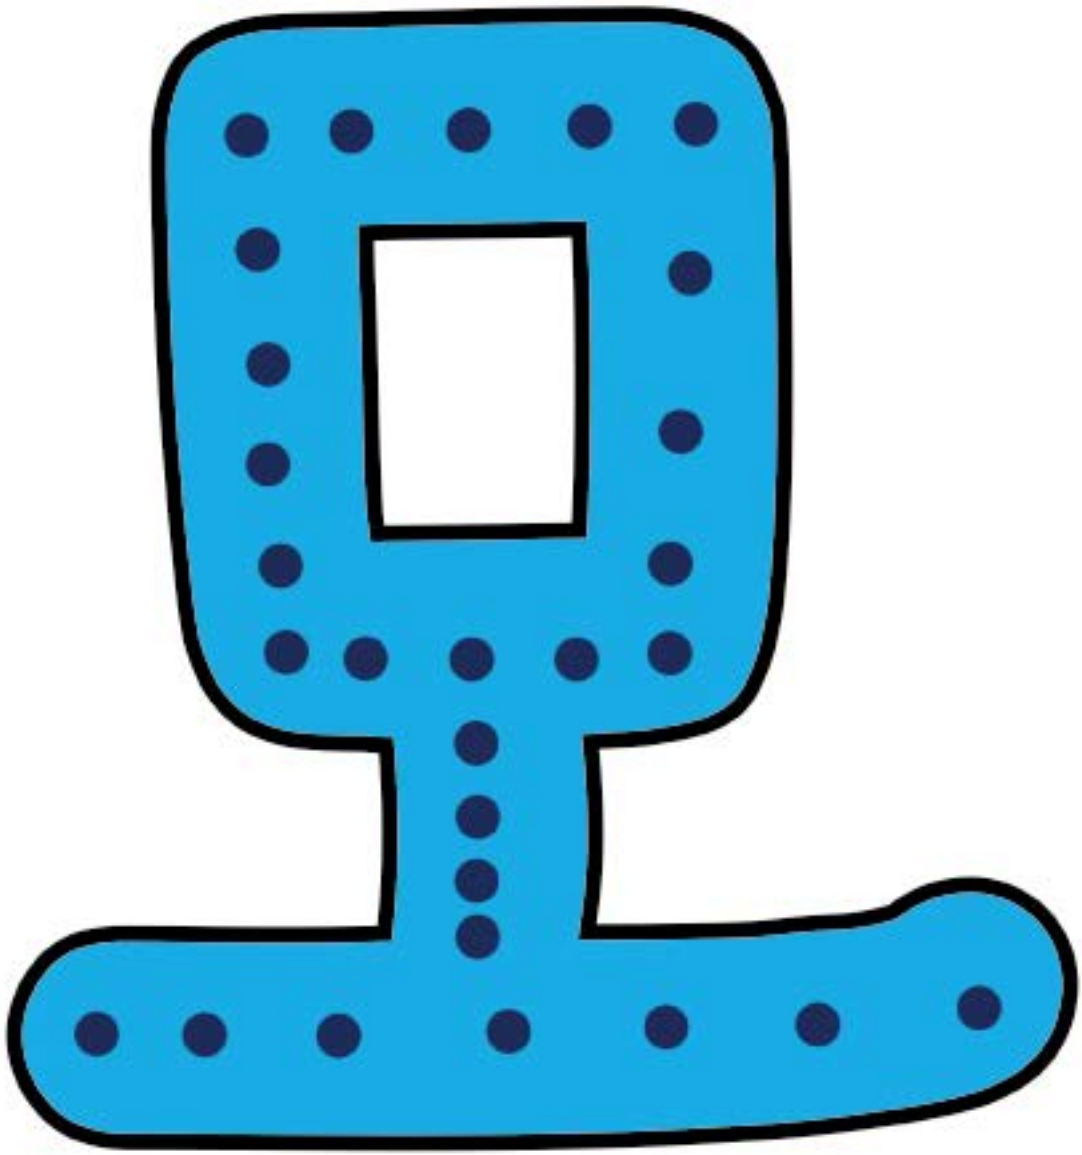

KH
r

111

of

e f

The image features two large, stylized lowercase letters, 'e' and 'f', rendered in a vibrant blue color with a thick black outline. Each letter is filled with a pattern of small, bright yellow dots, designed to facilitate tracing for young learners. The letter 'e' is on the left, and the letter 'f' is on the right. The background is white, with decorative brushstrokes in pink, yellow, and blue at the top and bottom edges.