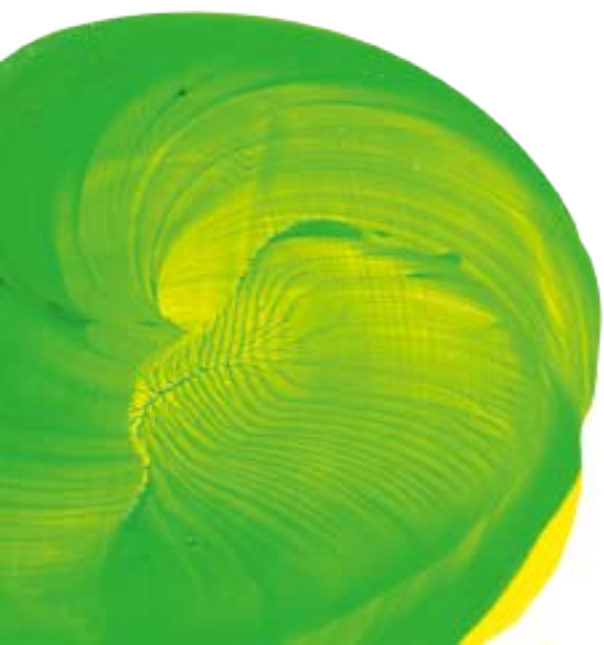

KH
r

111

of

e f

The image features two large, stylized lowercase letters, 'e' and 'f', rendered in a vibrant blue color with a thick black outline. Each letter is filled with a pattern of small, bright yellow dots, designed to facilitate tracing for young learners. The letter 'e' is on the left, and the letter 'f' is on the right. The background is white, with decorative brushstrokes in pink, yellow, and blue at the top and bottom edges.