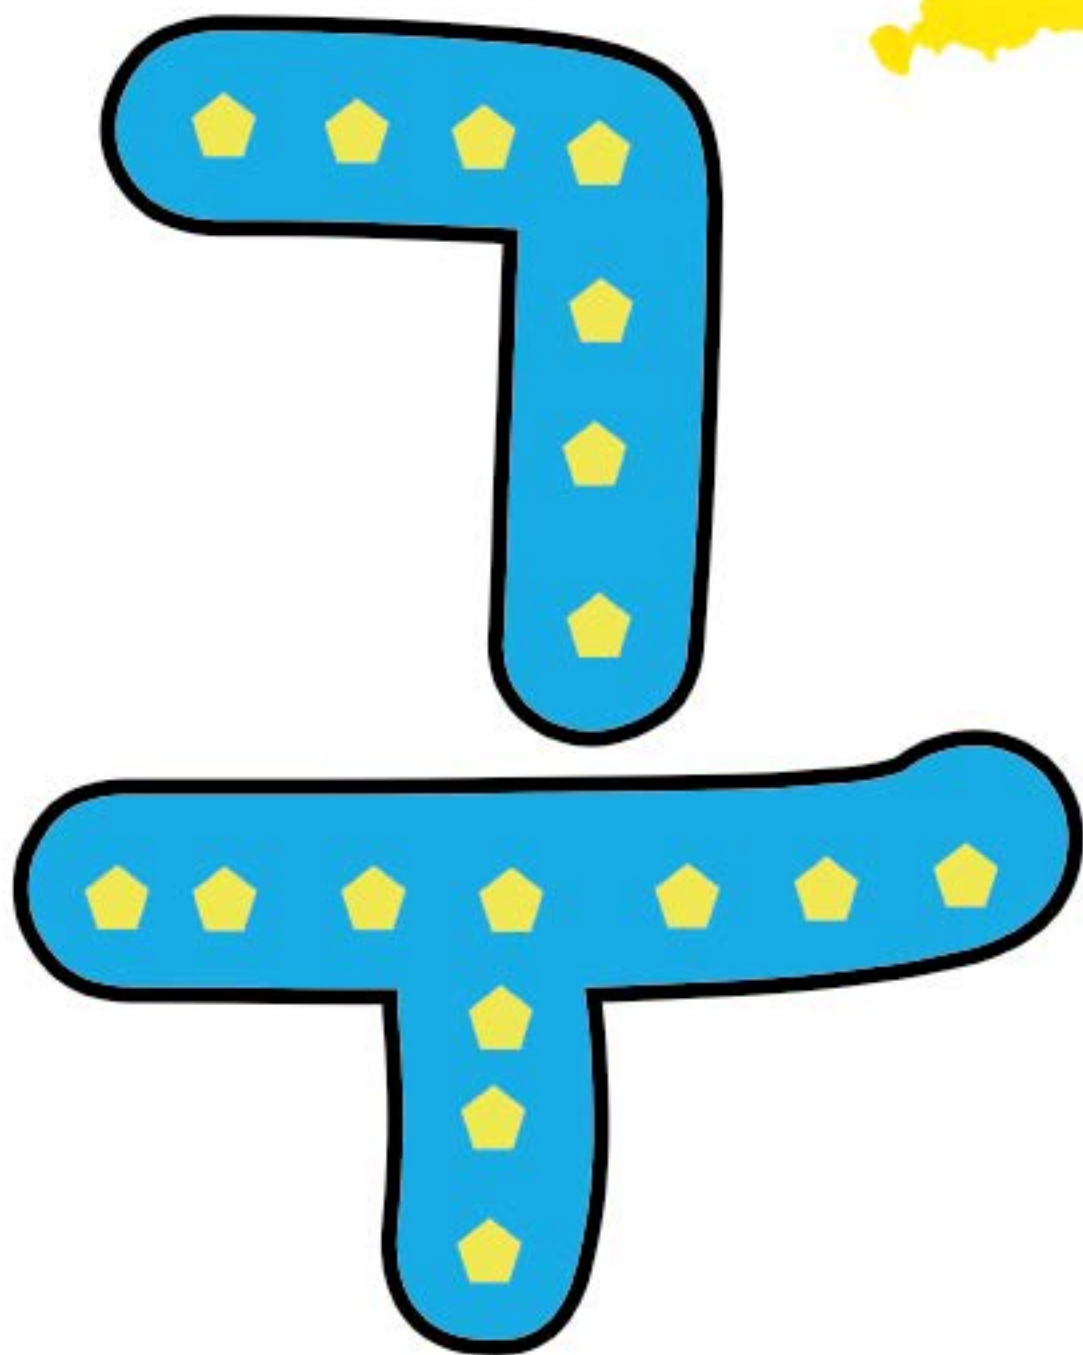

KH
r

111

of

e f

The image features two large, stylized lowercase letters, 'e' and 'f', rendered in a vibrant blue color with a thick black outline. Each letter is filled with a pattern of small, bright yellow dots, designed to facilitate tracing for young learners. The letter 'e' is on the left, and the letter 'f' is on the right. The background is white, with decorative brushstrokes in pink, yellow, and blue at the top and bottom edges.