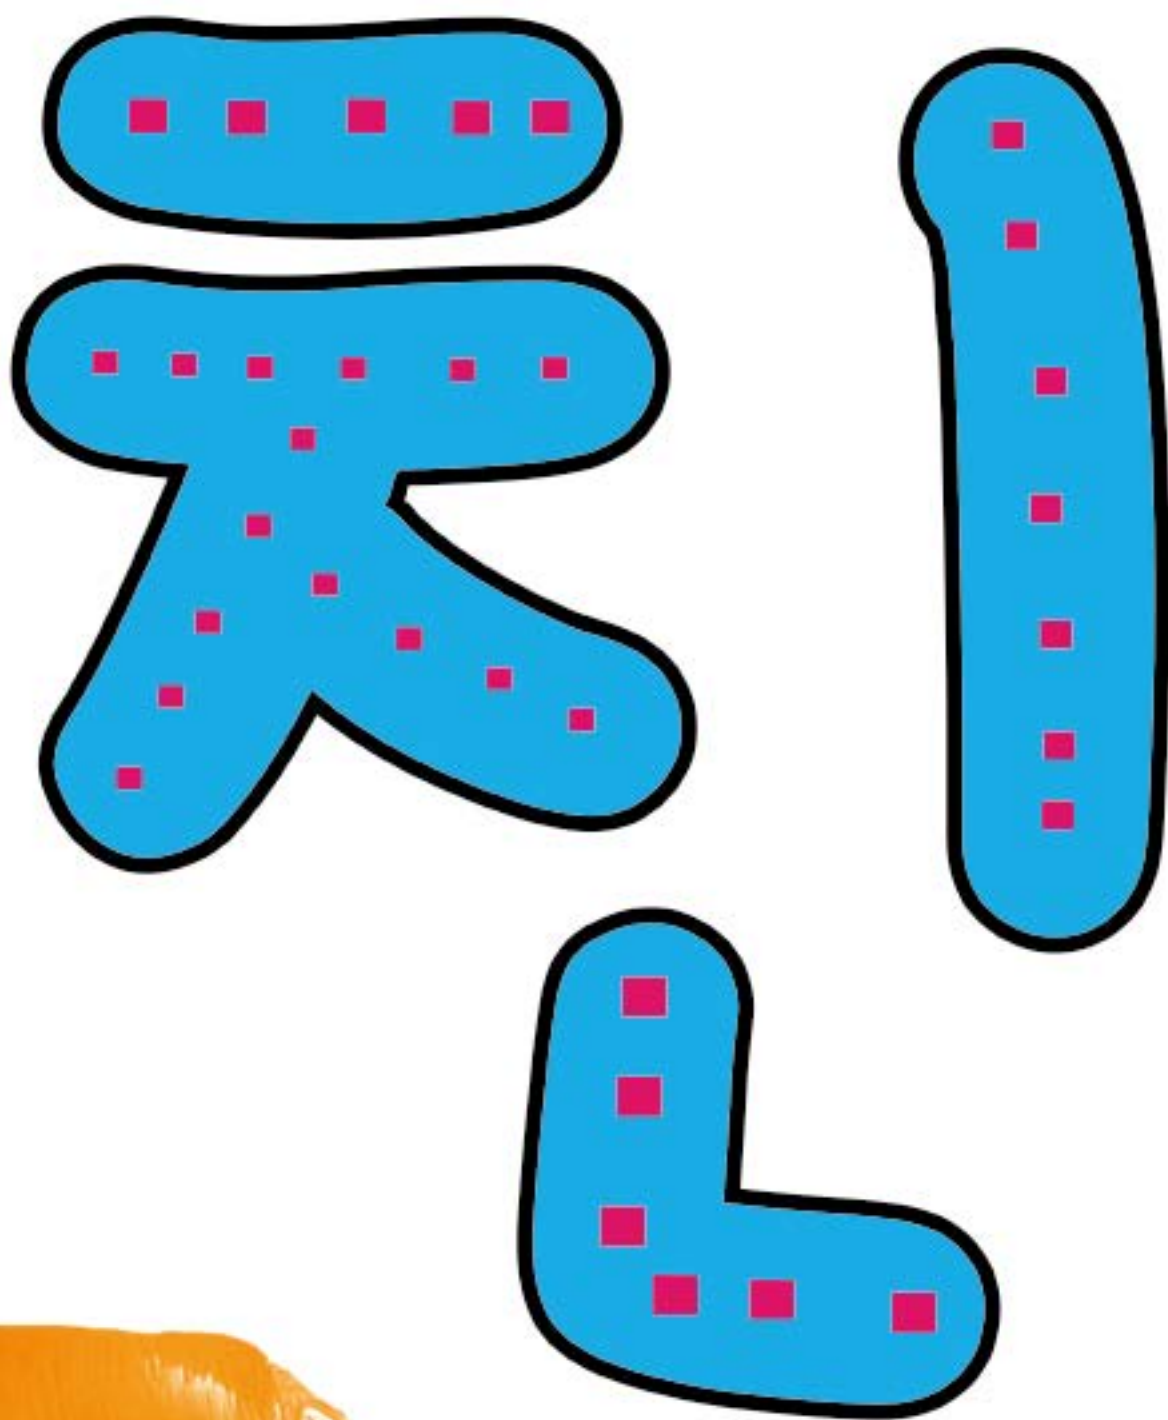

KH
r

111

of

e f

The image features two large, stylized lowercase letters, 'e' and 'f', rendered in a vibrant blue color with a thick black outline. Each letter is filled with a pattern of small, bright yellow dots, designed to facilitate tracing for young learners. The letter 'e' is on the left, and the letter 'f' is on the right. The background is white, with decorative brushstrokes in pink, yellow, and blue at the top and bottom edges.